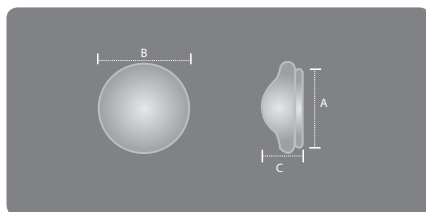

A= BASE WIDTH, B= WIDTH, C= HEIGHT
All measurements are in millimetres.

SPECIFICATION GUIDE		
Product	Product Description	Lamp Wattage
MRT5YA22	*T5 22w Circular Slim-line Oyster.	22W
MRT5YA32	*T5 32w Circular Slim-line Oyster.	32W
MRT5YA40	*T5 40w Circular Slim-line Oyster.	40W

*Supplied complete with T5 Fluorescent lamp.